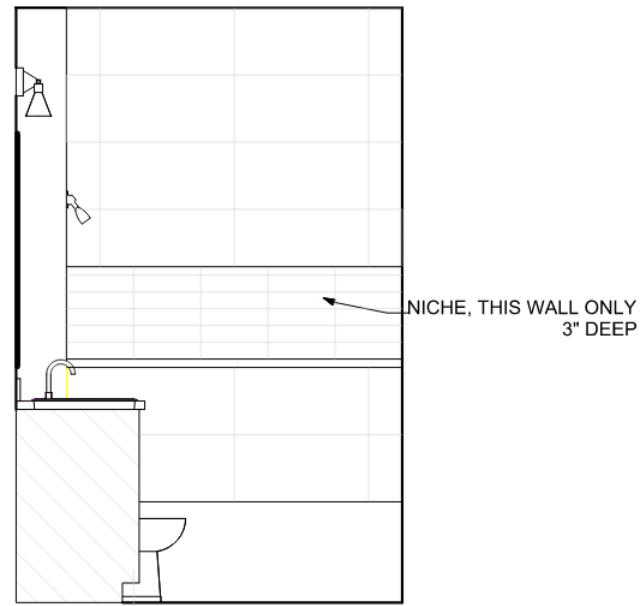

Bathroom Elevations

Disclaimer: All designs, floor plans, finishes, fixtures, hardware, appliances, renderings, prices, and other information contained in print and in web site materials are for informational purposes only, are not guaranteed and are subject to change or elimination without prior notice.

TYPICAL BATHROOM ELEVATIONS