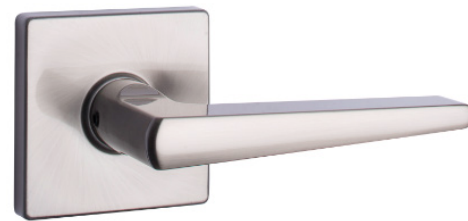

**FLUSH MOUNTS AT LIVING ROOM,
BEDROOMS, AND CLOSETS**
RP LIGHTING - 4350 FLAT LENS FLUSH MOUNT FIXTURE
BRUSHED NICKEL

ENTRY DOOR HARDWARE
SCHLAGE TOUCH KEYLESS DEADBOLT WITH CENTURY
TRIM PAIRED WITH CENTURY HANDLESET AND BROAD-
WAY LEVER
FINISH: SATIN NICKEL