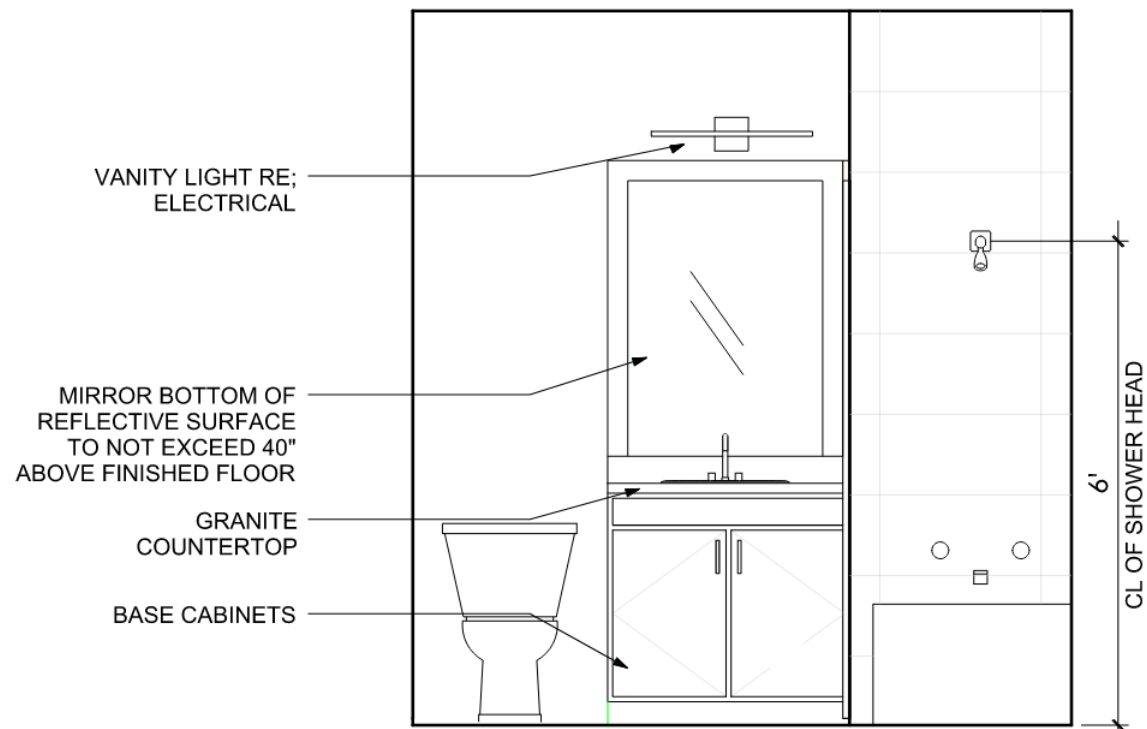

Bathroom Elevations

Disclaimer: All designs, floor plans, finishes, fixtures, hardware, appliances, renderings, prices, and other information contained in print and in web site materials are for informational purposes only, are not guaranteed and are subject to change or elimination without prior notice.

TYPICAL BATHROOM ELEVATIONS