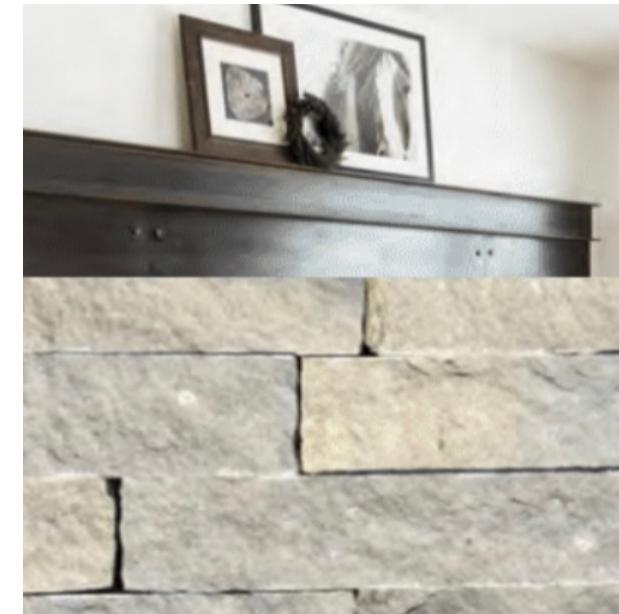

STEEL I-BEAM MANTEL & STONE
STEEL I-BEAM BY GC
EDWARDS STONE
FLINT HILLS LEDGE 35 STONE ACCENT OR SIMILAR