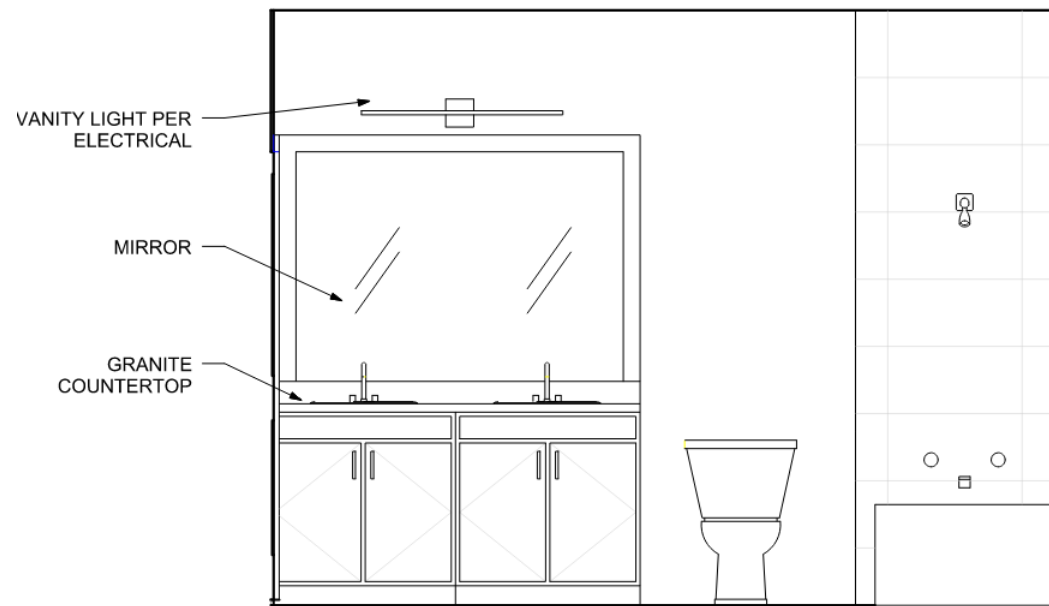

Bathroom Elevations

Disclaimer: All designs, floor plans, finishes, fixtures, hardware, appliances, renderings, prices, and other information contained in print and in web site materials are for informational purposes only, are not guaranteed and are subject to change or elimination without prior notice.

TYPICAL BATHROOM ELEVATIONS