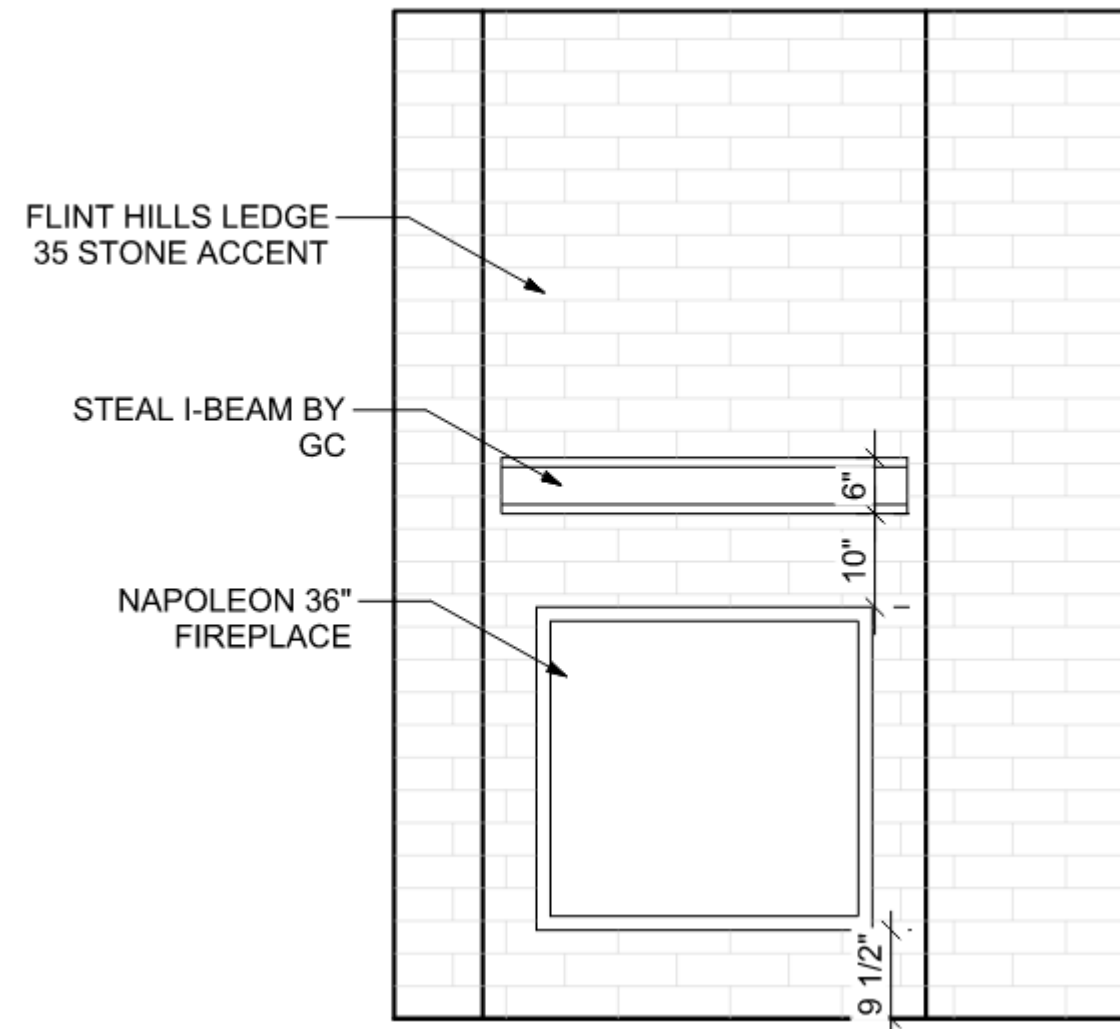

Fireplace Elevations

Disclaimer: All designs, floor plans, finishes, fixtures, hardware, appliances, renderings, prices, and other information contained in print and in web site materials are for informational purposes only, are not guaranteed and are subject to change or elimination without prior notice.

TYPICAL FIREPLACE ELEVATION
REFER TO ARCHITECTURAL DETAILS FOR MORE
INFORMATION